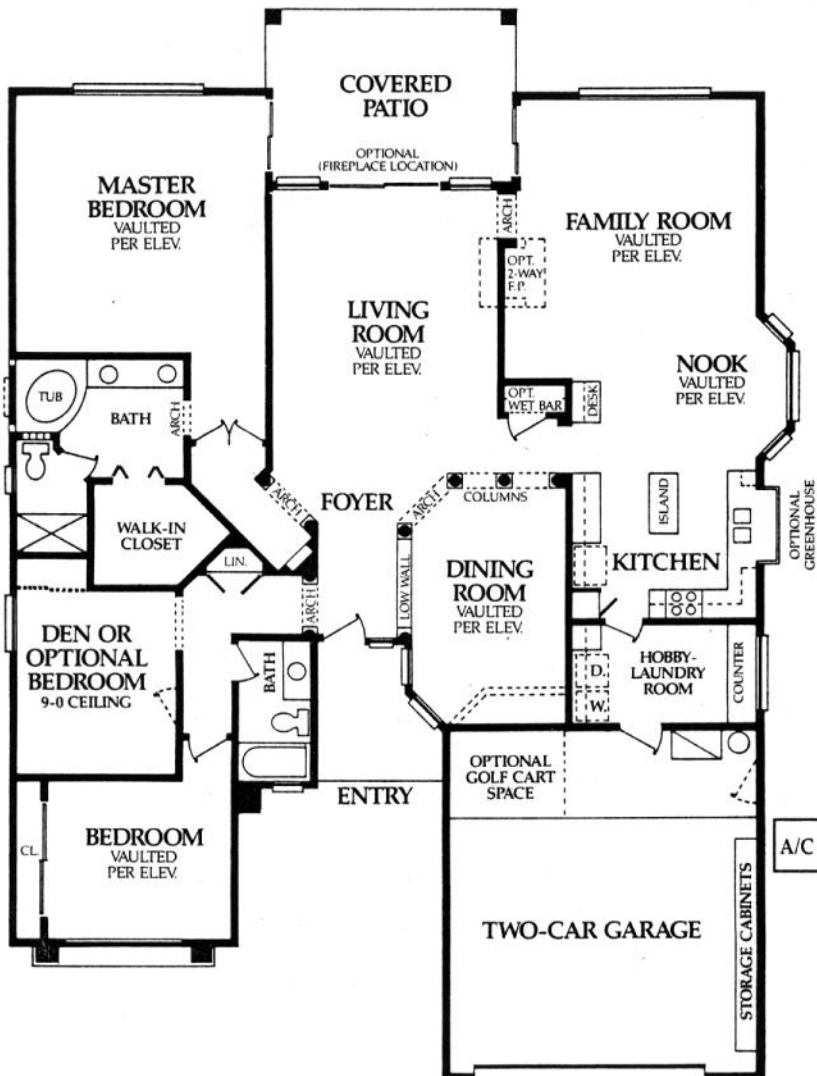

Elevation-C

The Estancia - Plan 2420

2 Bedrooms, Den (Optional 3rd Bedroom), 2 Baths,
2420 Livable Sq. Ft.

Elevation-A

Elevation-B

Special Features

- Built-in Desk in Kitchen • Bay Window in Breakfast Nook
- Kitchen Island • Glass Block Window in Master Bath
- Down Draft Cooking Ventilation