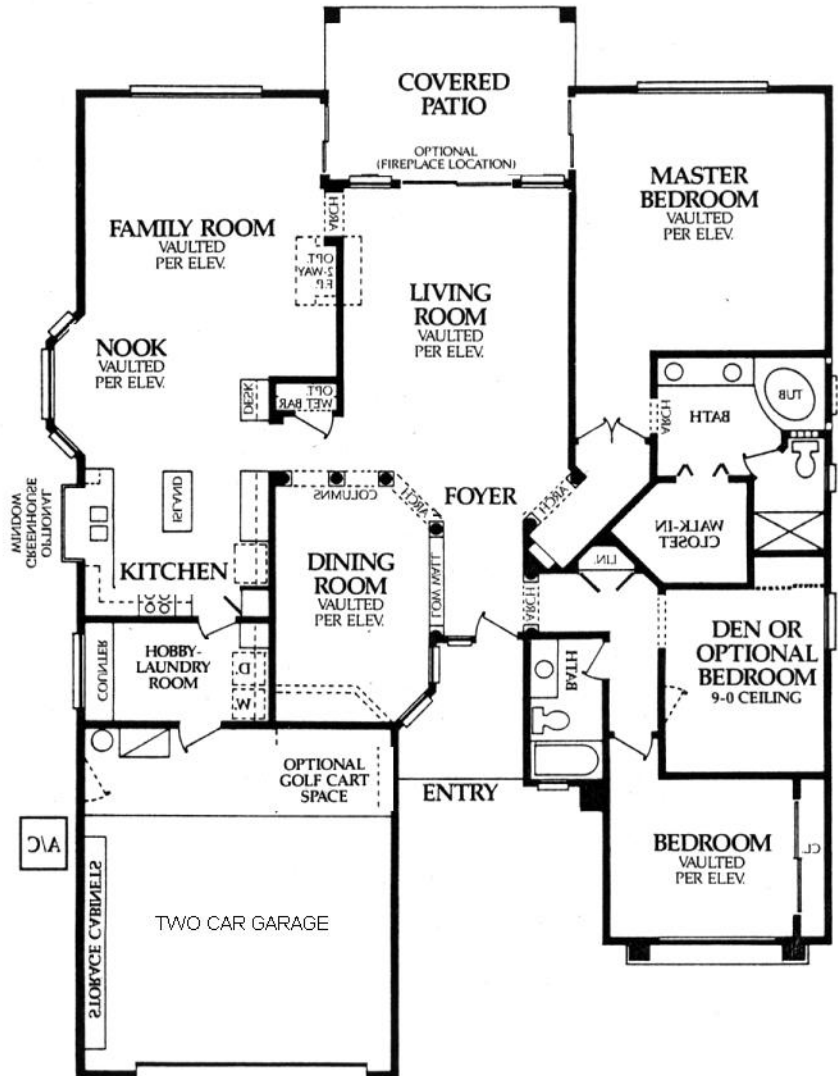

Elevation-C

The Estancia - Plan 2420

2 Bedrooms, Den (Optional 3rd Bedroom), 2 Baths,
2420 Livable Sq. Ft.

Elevation-A

Elevation-B

Special Features

- Built-in Desk in Kitchen • Bay Window in Breakfast Nook
- Kitchen Island • Glass Block Window in Master Bath
- Down Draft Cooking Ventilation