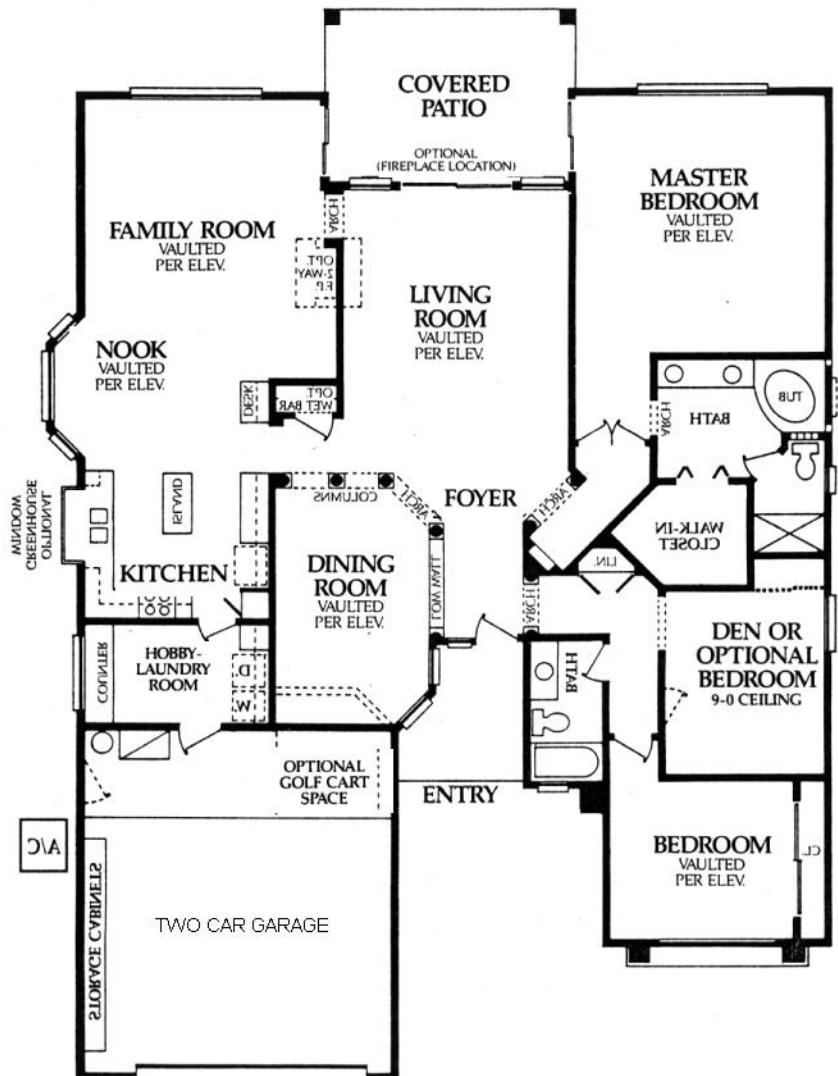

Elevation-C

The Estancia - Plan 2420

2 Bedrooms, Den (Optional 3rd Bedroom), 2 Baths,
2420 Livable Sq. Ft.

Elevation-A

Elevation-B

Special Features

- Built-in Desk in Kitchen • Bay Window in Breakfast Nook
- Kitchen Island • Glass Block Window in Master Bath
- Down Draft Cooking Ventilation