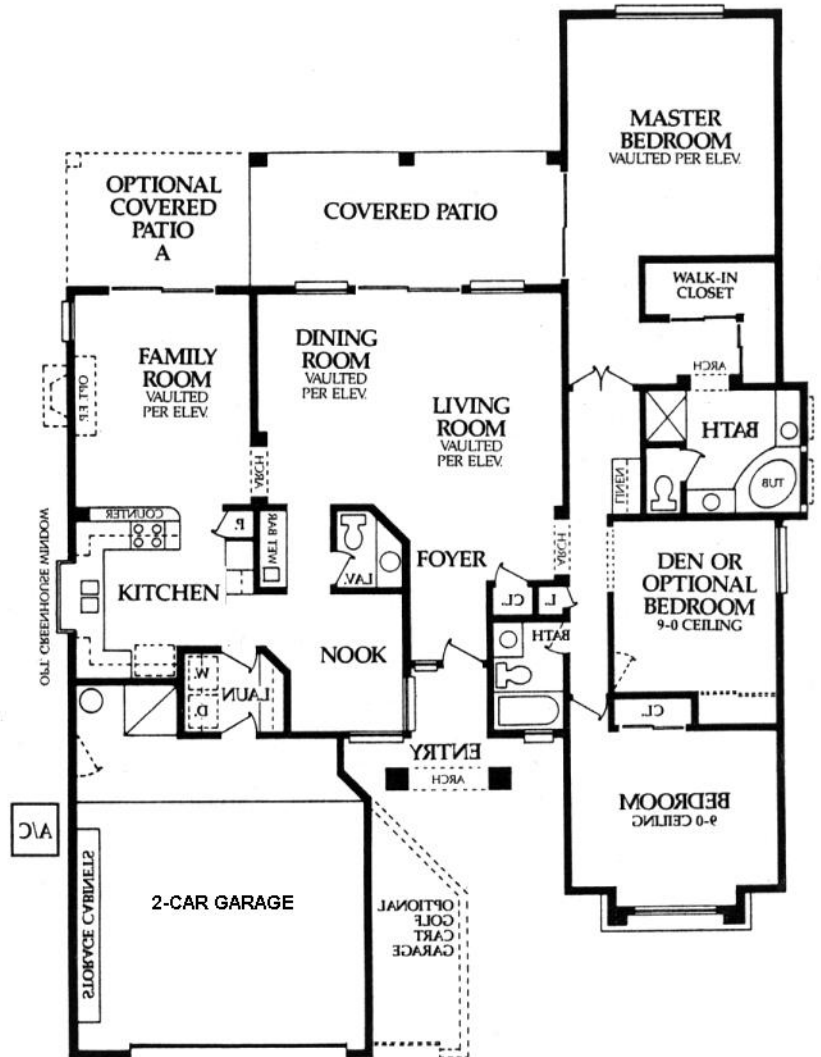

Luxury Series

The Madera - Plan 2190

2 Bedrooms, Den (Optional 3rd Bedroom), 2½ Baths,
2196 Livable Sq. Ft.

Elevation-A

Elevation-B

Elevation-C

Special Features

- Wet Bar • Breakfast Bar • Hallway Cabinets • Glass Block Window in Master Bath • Down Draft Cooking Ventilation