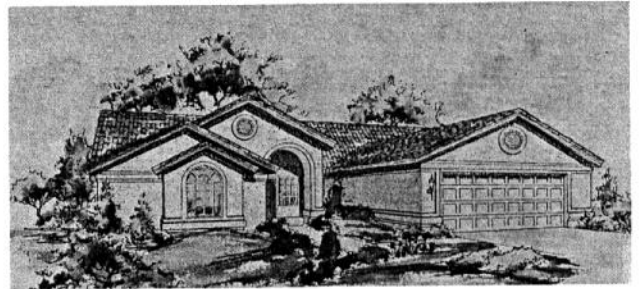

Elevation-B

The Topaz - Plan 2110

2 Bedrooms, Den (Optional 3rd Bedroom), 2 Baths,
2112 Livable Sq. Ft.

Elevation-A

Elevation-C