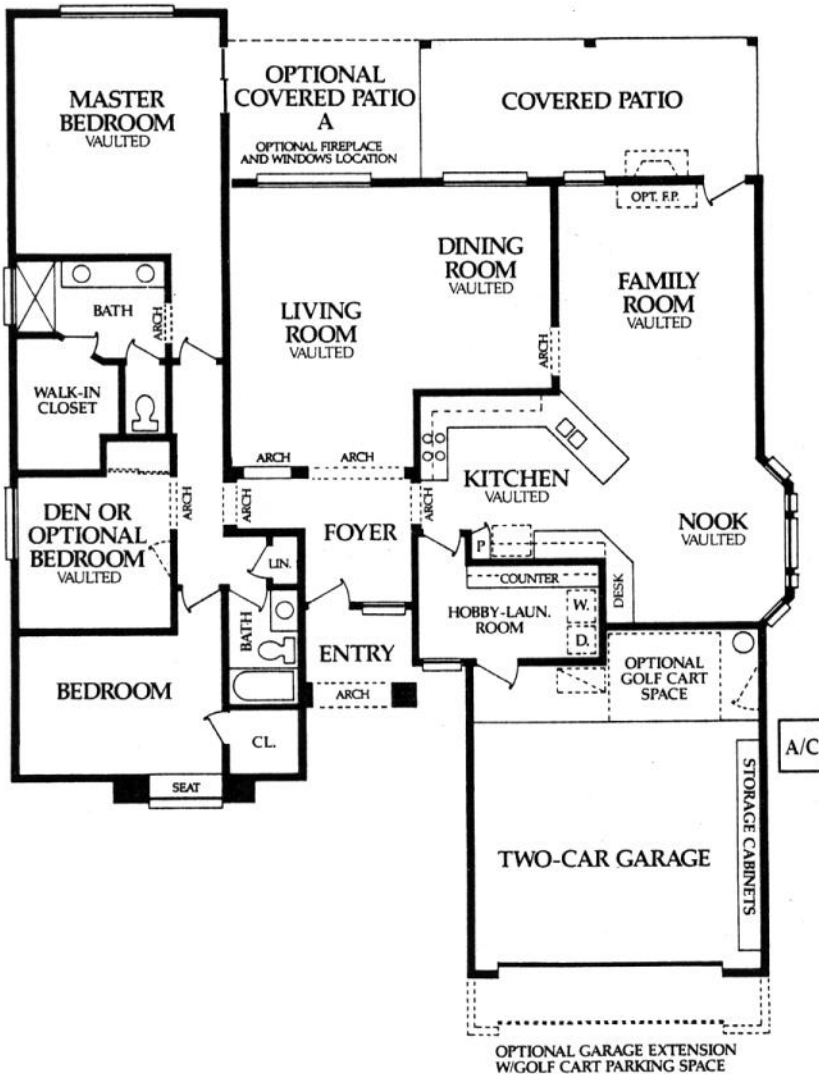

Elevation-B

The Topaz - Plan 2110

2 Bedrooms, Den (Optional 3rd Bedroom), 2 Baths,
2112 Livable Sq. Ft.

Elevation-A

Elevation-C