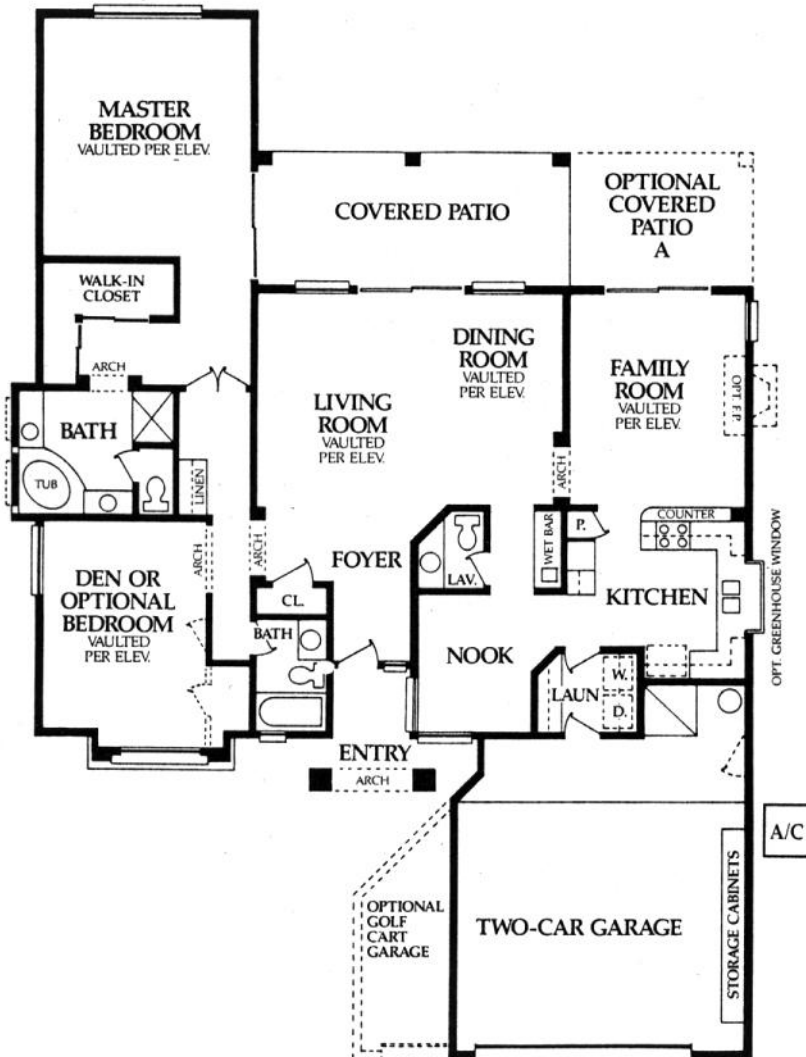

Luxury Series

Elevation-A

The Madera - Plan 1980

*1 Bedroom, Den (Optional 2nd Bedroom),
2½ Baths, 1980 Livable Sq. Ft.*

Elevation-B

Elevation-C

Special Features

- Wet Bar • Breakfast Bar • Hallway Cabinets • Glass Block Window in Master Bath • Down Draft Cooking Ventilation