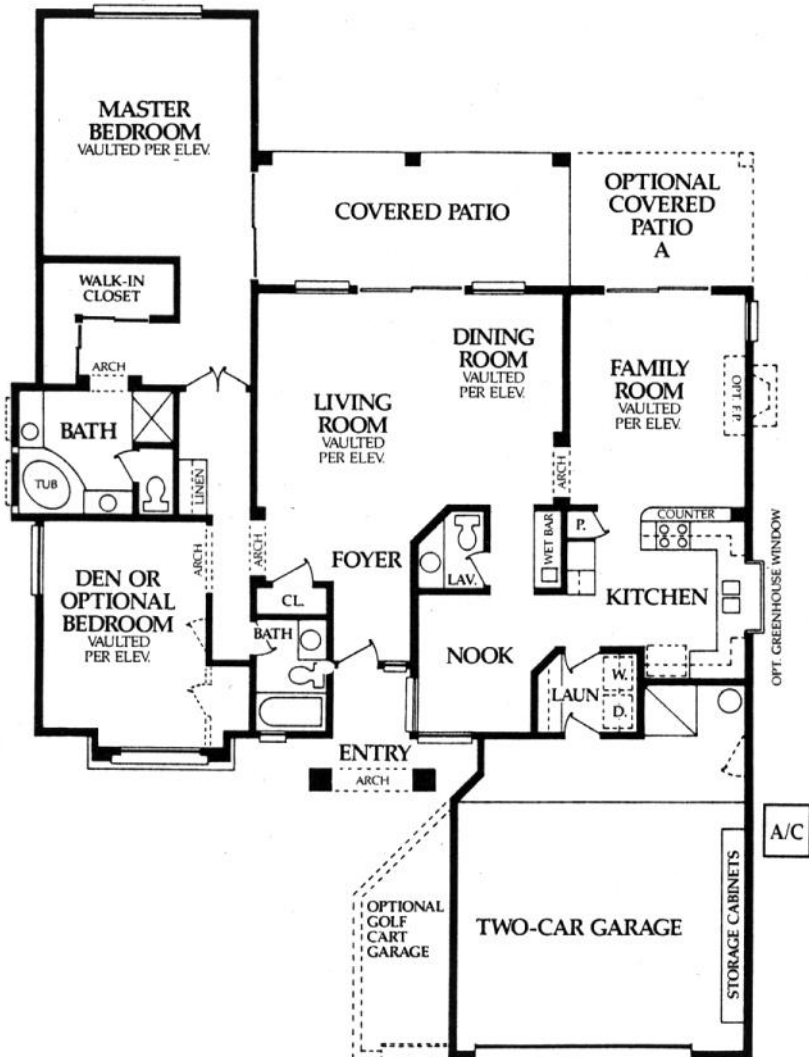

Luxury Series

The Madera - Plan 1980

*1 Bedroom, Den (Optional 2nd Bedroom),
2½ Baths, 1980 Livable Sq. Ft.*

Elevation-A

Elevation-B

Elevation-C

- Special Features**
- Wet Bar • Breakfast Bar • Hallway Cabinets • Glass Block Window in Master Bath • Down Draft Cooking Ventilation