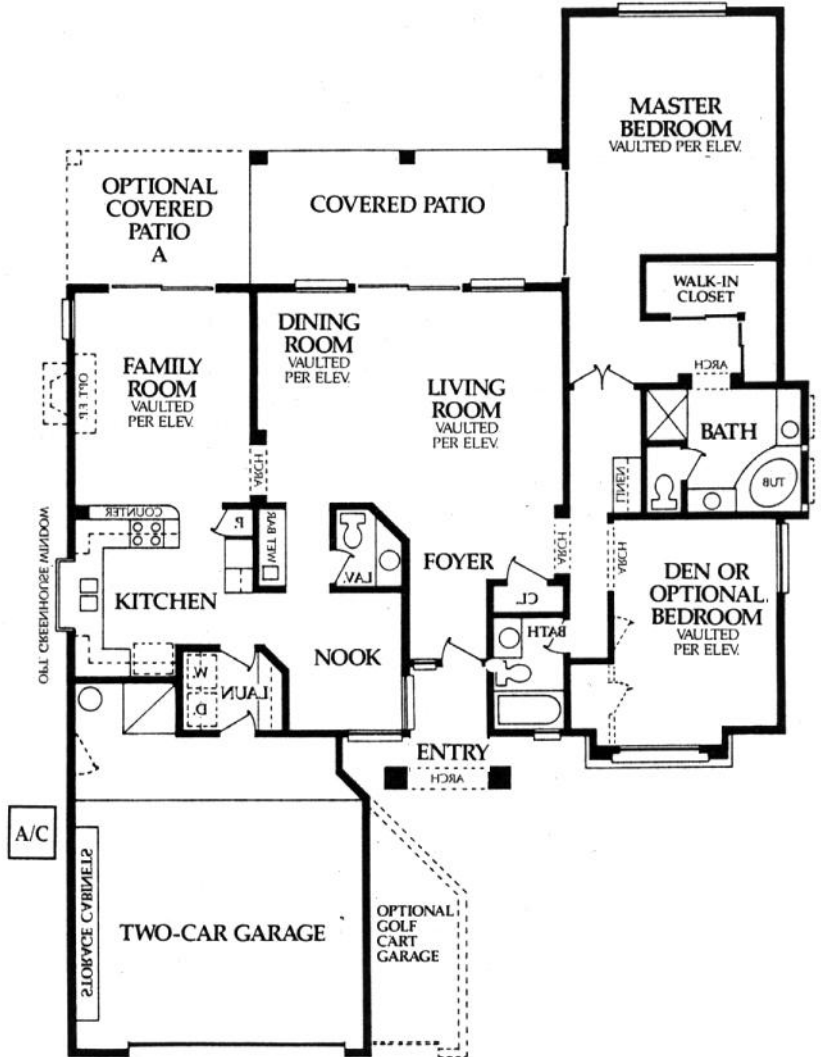

Luxury Series

The Madera - Plan 1980

Elevation-A

*1 Bedroom, Den (Optional 2nd Bedroom),
2½ Baths, 1980 Livable Sq. Ft.*

Elevation-B

Elevation-C

Special Features

- Wet Bar • Breakfast Bar • Hallway Cabinets • Glass Block Window in Master Bath • Down Draft Cooking Ventilation