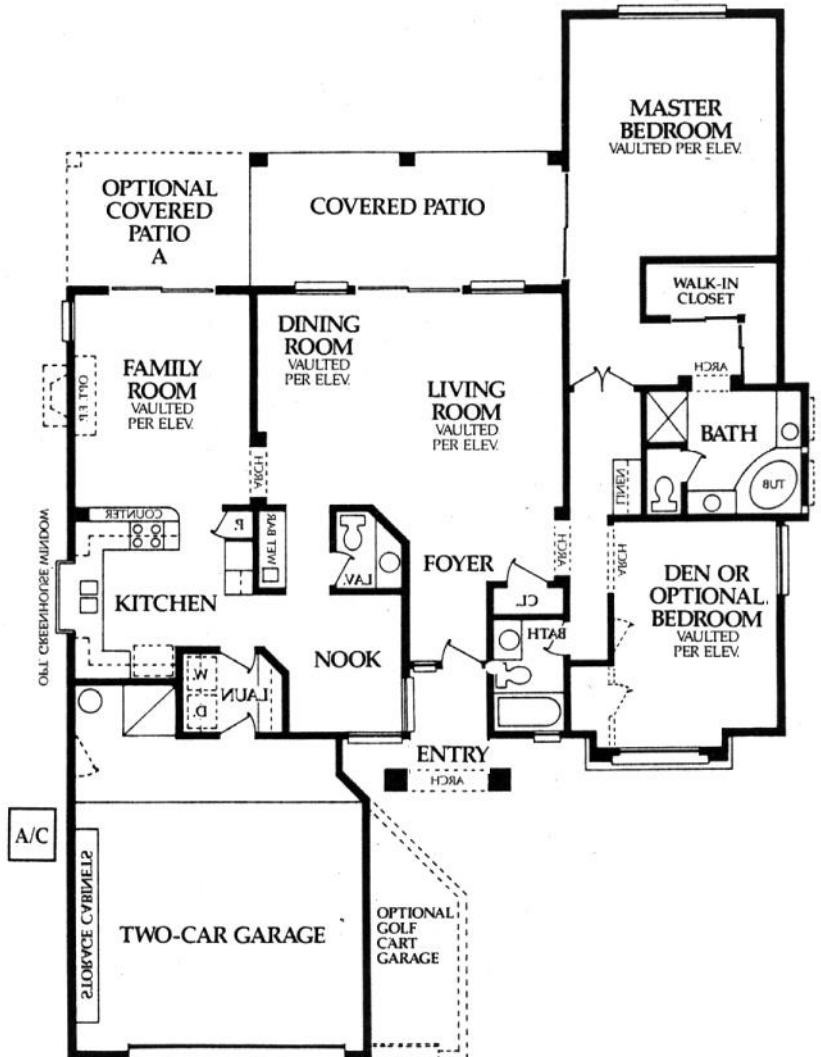

# The Madera - Plan 1980

*Elevation-A*

*1 Bedroom, Den (Optional 2nd Bedroom),  
2½ Baths, 1980 Livable Sq. Ft.*

*Elevation-B*

*Elevation-C*

**Special Features**

- Wet Bar • Breakfast Bar • Hallway Cabinets • Glass Block Window in Master Bath • Down Draft Cooking Ventilation