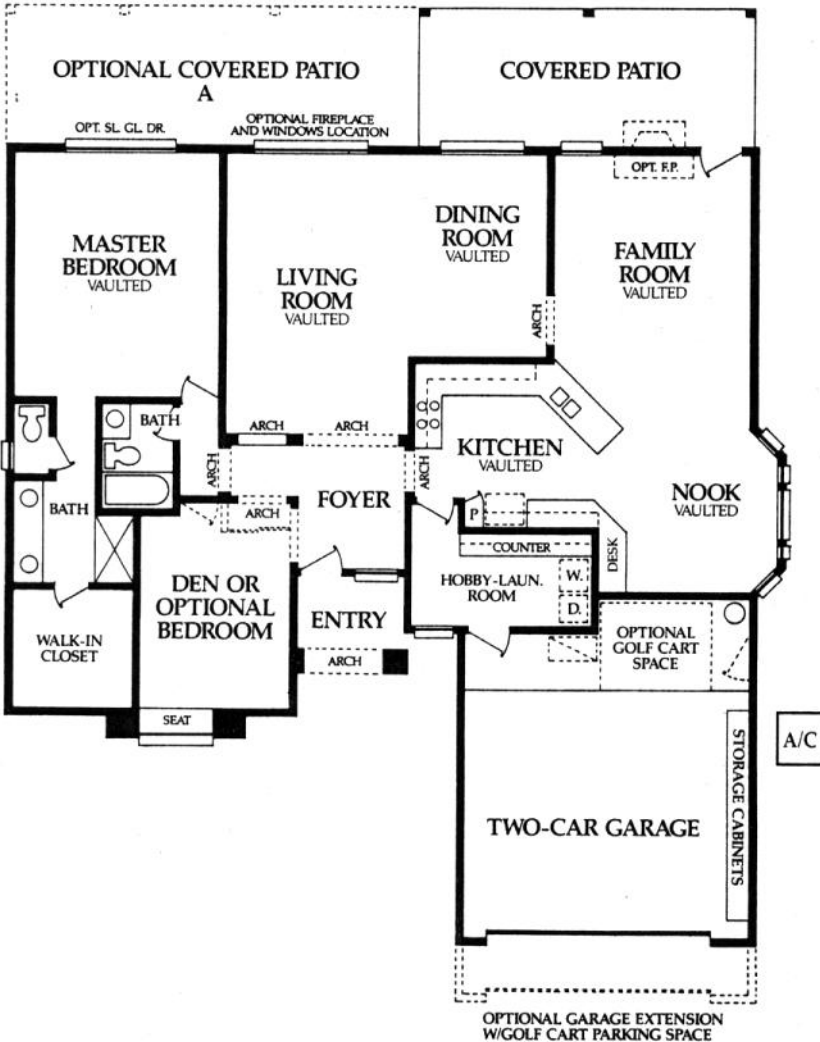

Elevation-B

The Topaz - Plan 1890

1 Bedroom, Den (Optional 2nd Bedroom), 2 Baths, 1887 Livable Sq. Ft.

Elevation-A

Elevation-C