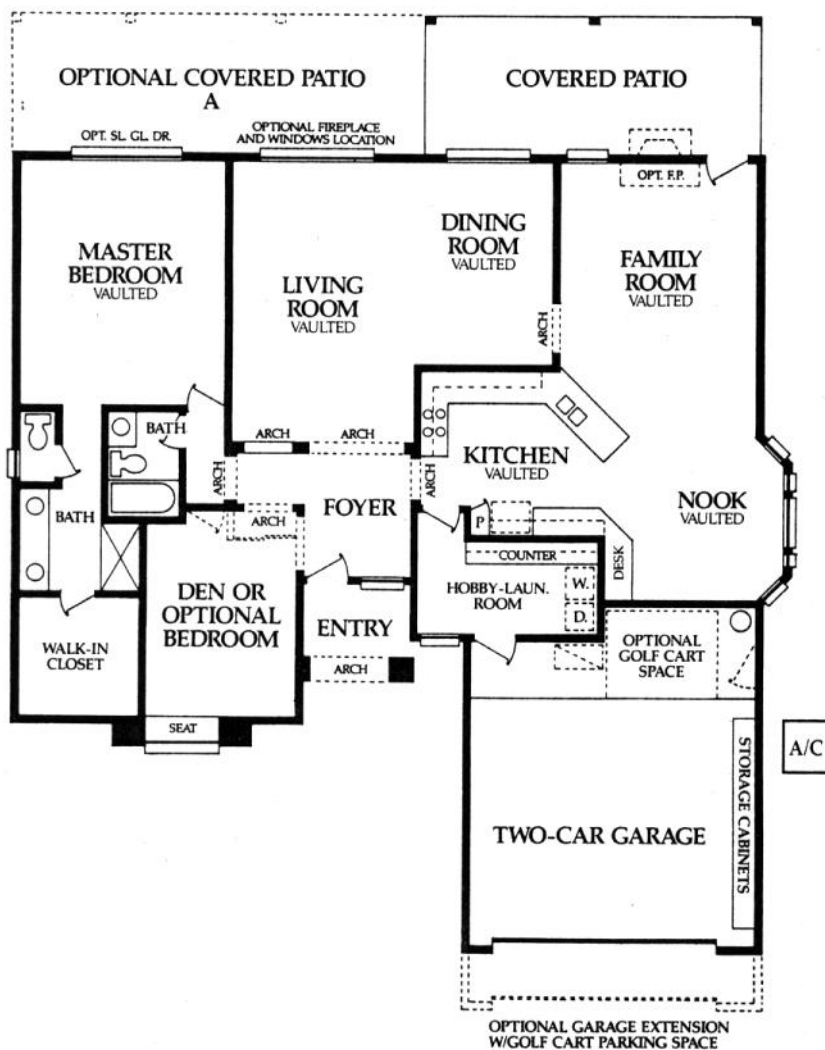

Elevation-B

The Topaz - Plan 1890

1 Bedroom, Den (Optional 2nd Bedroom), 2 Baths, 1887 Livable Sq. Ft.

Elevation-A

Elevation-C