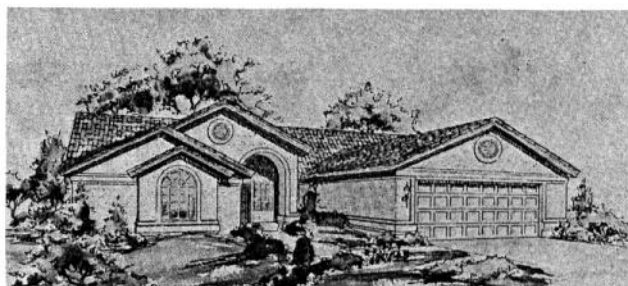

Elevation-B

The Topaz - Plan 1890

1 Bedroom, Den (Optional 2nd Bedroom), 2 Baths, 1887 Livable Sq. Ft.

Elevation-A

Elevation-C