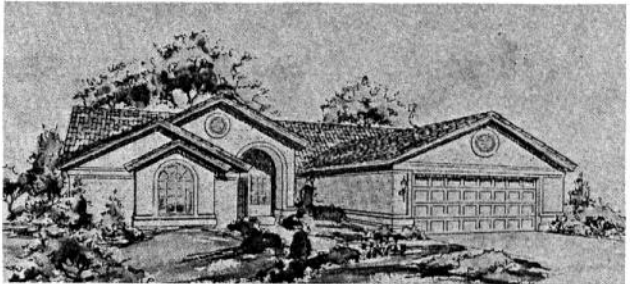

Elevation-B

The Topaz - Plan 1890

1 Bedroom, Den (Optional 2nd Bedroom), 2 Baths, 1887 Livable Sq. Ft.

Elevation-A

Elevation-C