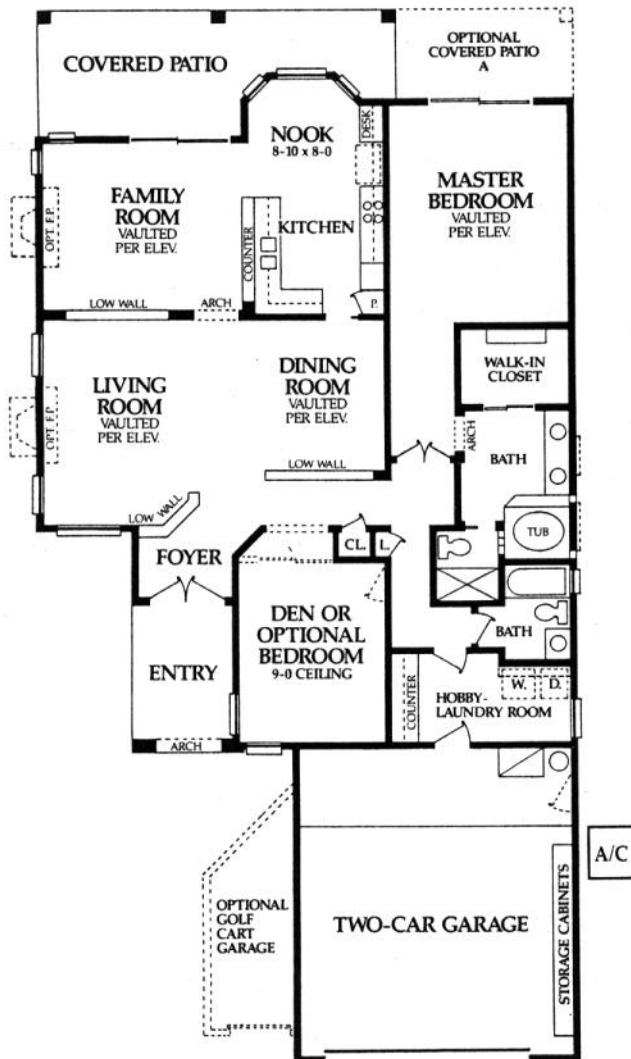

Elevation-A

The Fiesta - Plan 1840

1 Bedroom, Den (Optional 2nd Bedroom), 2 Baths, 1844 Livable Sq. Ft.

Elevation-B

Elevation-C

Special Features

- Built-in Desk in Kitchen • Breakfast Bar • Bay Window in Breakfast Nook • Glass Block Window in Master Bath
- Down Draft Cooking Ventilation