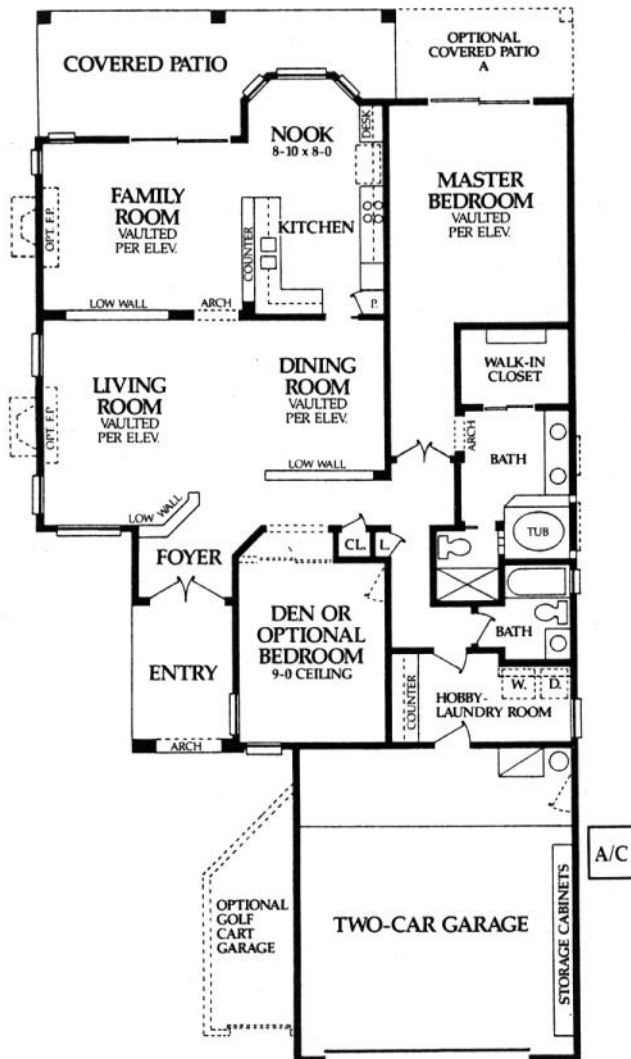

Elevation-A

The Fiesta - Plan 1840

1 Bedroom, Den (Optional 2nd Bedroom), 2 Baths,
1844 Livable Sq. Ft.

Elevation-B

Elevation-C

Special Features

- Built-in Desk in Kitchen • Breakfast Bar • Bay Window in Breakfast Nook • Glass Block Window in Master Bath
- Down Draft Cooking Ventilation