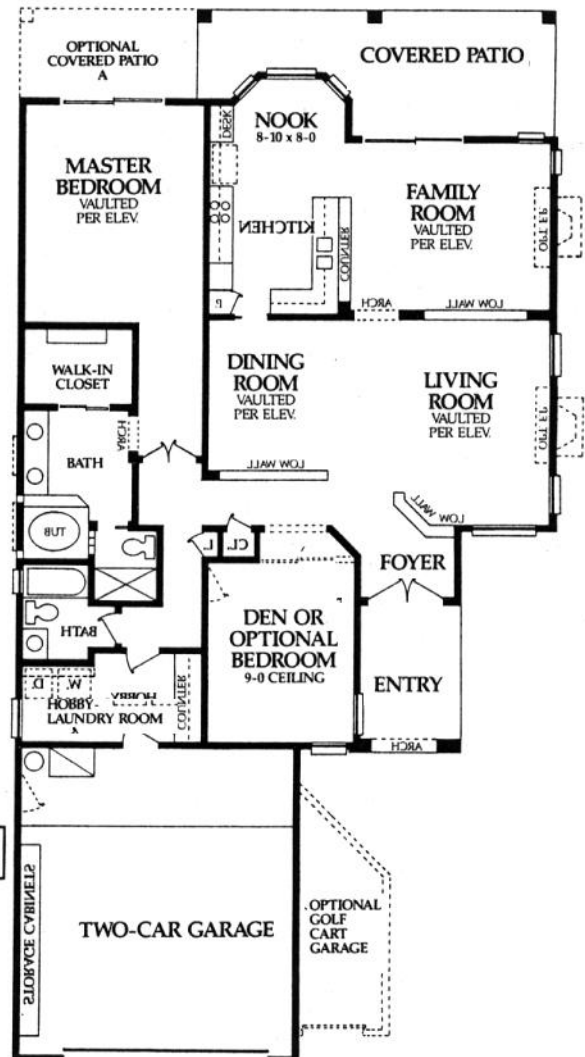

# The Fiesta - Plan 1840

1 Bedroom, Den (Optional 2nd Bedroom), 2 Baths, 1844 Livable Sq. Ft.

*Elevation-B*

*Elevation-C*

**Special Features**

- Built-in Desk in Kitchen • Breakfast Bar • Bay Window in Breakfast Nook • Glass Block Window in Master Bath
- Down Draft Cooking Ventilation