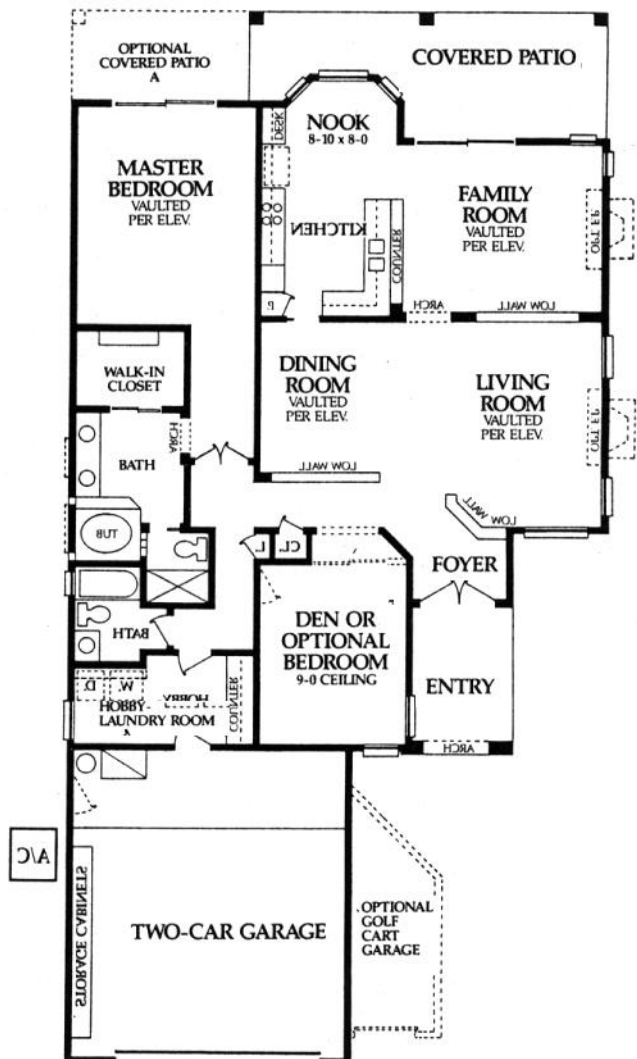

Elevation-A

The Fiesta - Plan 1840

1 Bedroom, Den (Optional 2nd Bedroom), 2 Baths, 1844 Livable Sq. Ft.

Elevation-B

Elevation-C

Special Features

- Built-in Desk in Kitchen • Breakfast Bar • Bay Window in Breakfast Nook • Glass Block Window in Master Bath
- Down Draft Cooking Ventilation