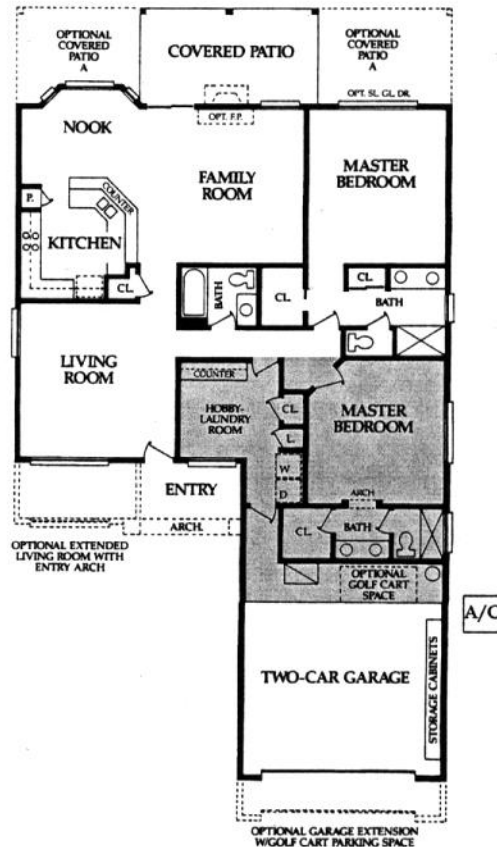

# Floorplan Options to Diego Model

## The Diego Plan 1810

*2 Bedrooms, Den (Optional 3rd Bedroom), 2 Baths, 1810 Livable Sq. Ft.*

## The Diego Plan 1812

*2 Master Suites, 3 Baths, 1810 Livable Sq. Ft.*

Highlighted area indicates major change to floorplan from base plan. See Plan 1600 for elevation options.