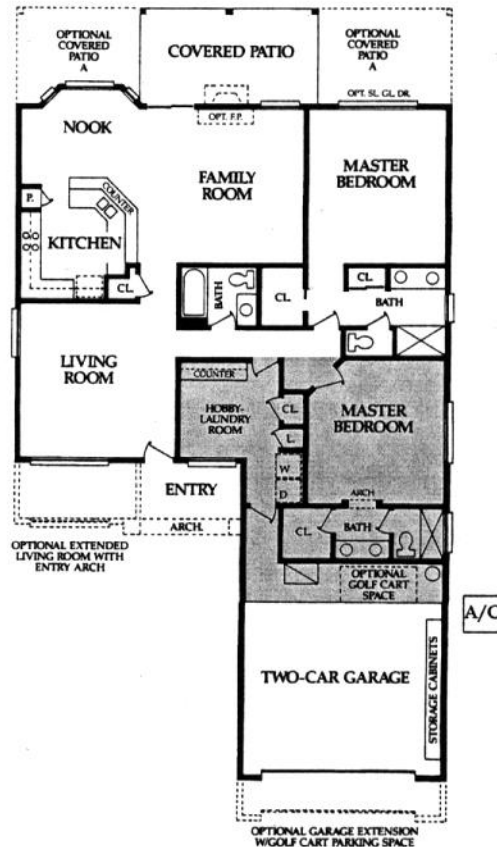

The Diego Plan 1812

2 Master Suites, 3 Baths, 1810 Livable Sq. Ft.

Highlighted area indicates major change to floorplan from base plan. See Plan 1600 for elevation options.