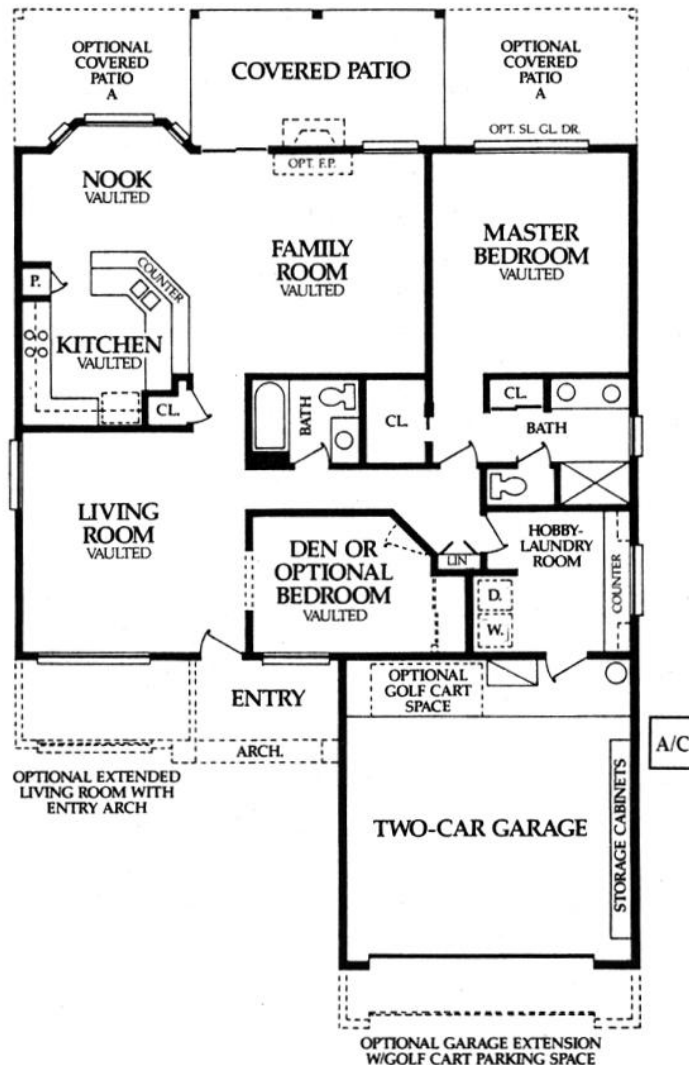

Elevation-A

The Diego - Plan 1600

1 Bedroom, Den (Optional 2nd Bedroom), 2 Baths, 1600 Livable Sq. Ft.

Elevation-B

Elevation-C