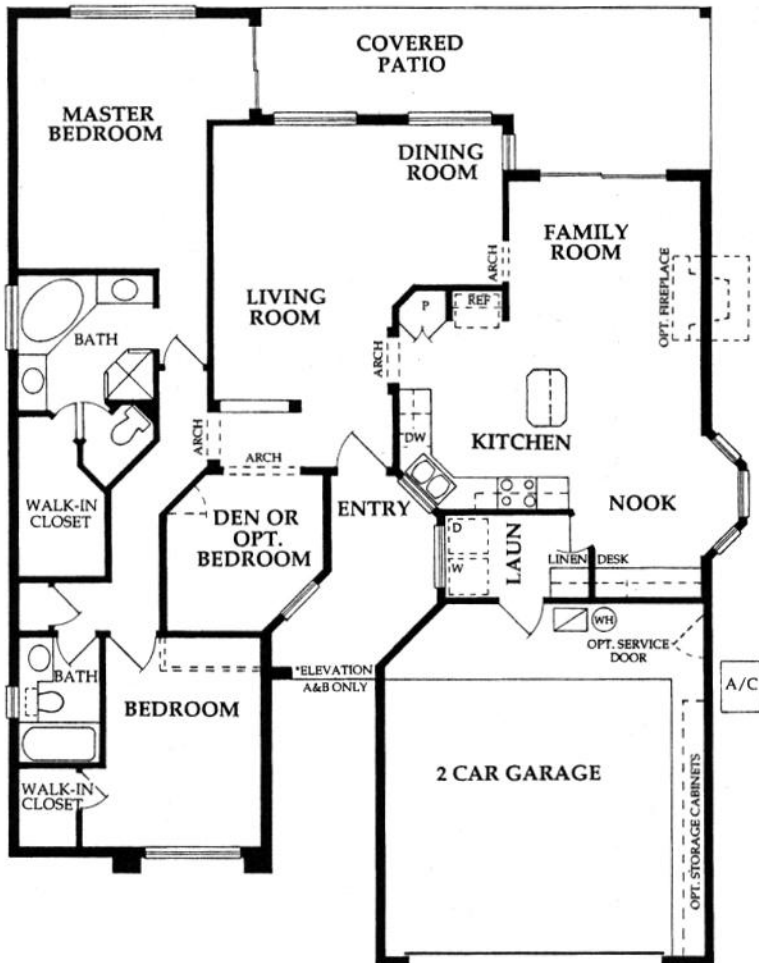

Elevation-C

The Heritage-Plan 1580

2 Bedrooms, Den (Optional 3rd Bedroom),
2 Baths, 1582 Livable Sq. Ft.

Elevation-A

Elevation-B