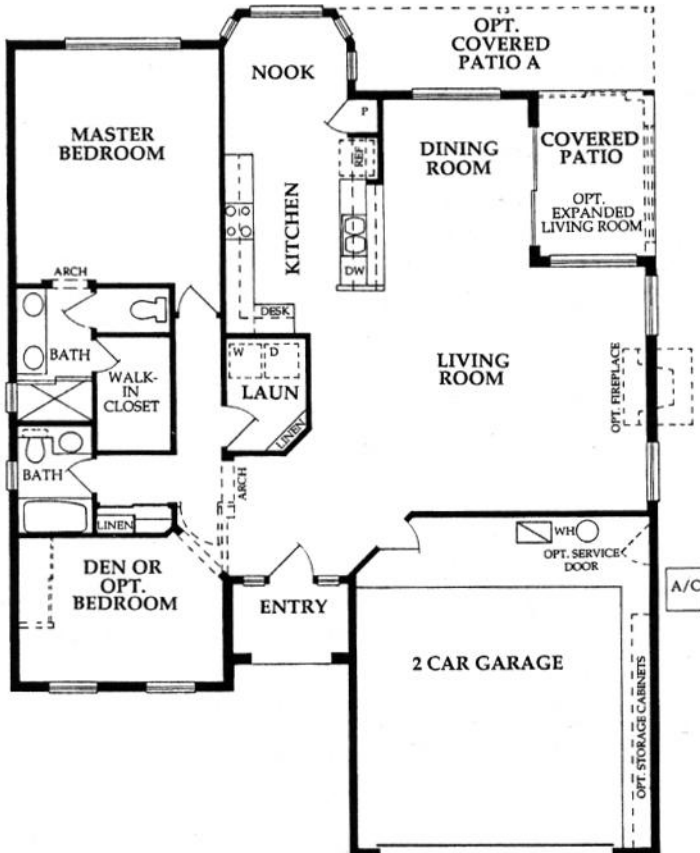

Elevation-A

The Greenbriar-Plan 1470

1 Bedroom, Den (Optional 2nd Bedroom),
2 Baths, 1470 Livable Sq. Ft.

Elevation-B

Elevation-C